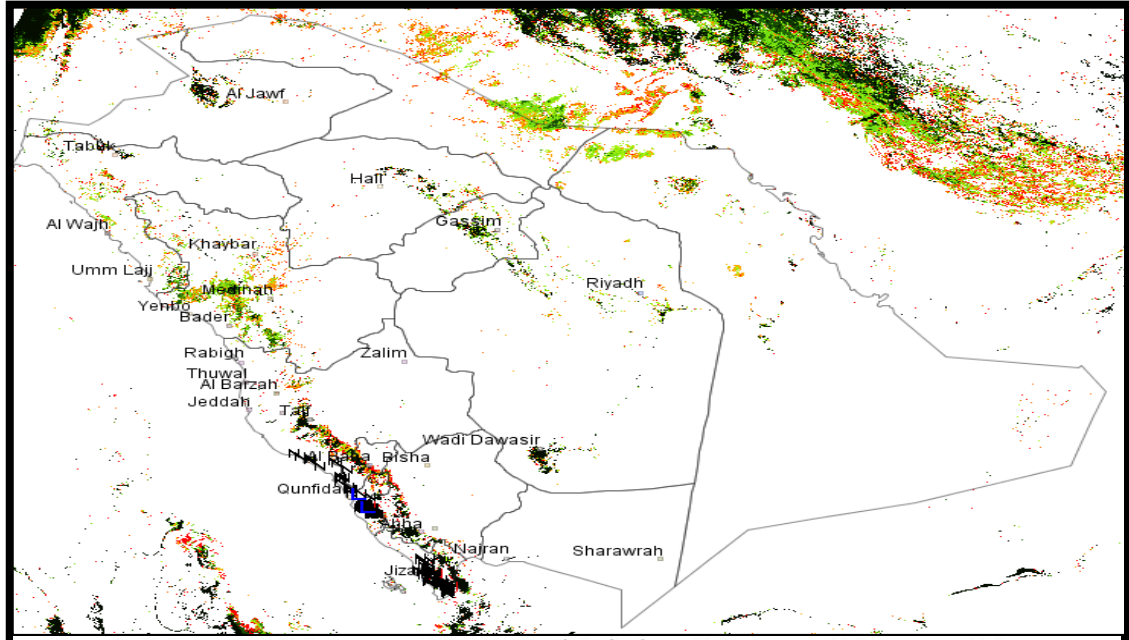

Situation for DL between 1 25\_2\_2016

Modes image

**Green Map**  
**1 10\_ 2\_ 2016**

**Rain fall1\_10 2 2016**

Rain fall 11\_20 2 2016

**Forecasting :**

Breeding environment on the Red Sea coast, especially in South Tihama (Jazan, Alqunfeda and Alleath) still good, so limited local breeding are expected to continue, but not risk.